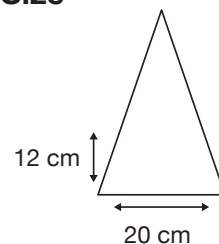

Weight:
290 grams.

Length Closed:
24 cm folded.

Length Tip To Tip:
99 cm coverage.

Logo Size

Recommended print areas are based on normal print location which is 5cm from the hemline & centred on the panel.