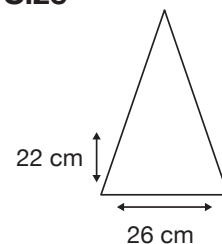

- ✓ Purple & White
- ✓ Polyester Fabric Canopy
- ✓ Manual Opening
- ✓ Metal Shaft
- ✓ 8 Fibreglass Ribs
- ✓ Straight Wooden Handle
- ✓ Gun Metal Tips & Tip Cup

Weight:
485 grams.

Length Closed:
100 cm folded.

Length Tip To Tip:
130 cm coverage.

Logo Size

Recommended print areas are based on normal print location which is 5cm from the hemline & centred on the panel.

A slightly larger print area may be possible depending on the artwork. Please send an image of what is proposed to sales@cliftonaustralia.com & we can advise accordingly.