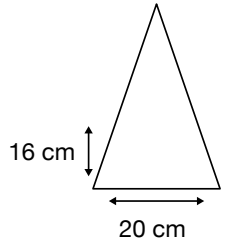

Weight:
750 grams.

Length Closed:
100 cm folded.

Length Tip To Tip:
132 cm coverage.

Logo Size

Recommended print areas are based on normal print location which is 5cm from the hemline & centred on the panel.