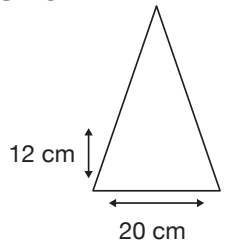

Weight:
290 grams.

Length Closed:
24 cm folded.

Length Tip To Tip:
99 cm coverage.

Logo Size

Recommended print areas are based on normal print location which is 5cm from the hemline & centred on the panel.