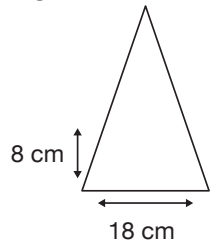

Weight:  
140 grams.

Length Closed:  
16.5cm folded.

Length Tip To Tip:  
90 cm coverage.

### Logo Size

Recommended print areas are based on normal print location which is 5cm from the hemline & centred on the panel.

A slightly larger print area may be possible depending on the artwork. Please send an image of what is proposed to [sales@cliftonaustralia.com](mailto:sales@cliftonaustralia.com) & we can advise accordingly.

Just 16.5cm folded length!