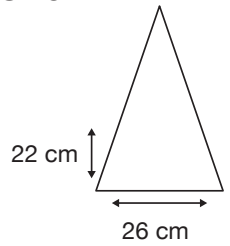

Weight:
615 grams.

Length Closed:
96 cm folded.

Length Tip To Tip:
132 cm coverage.

Logo Size

Recommended print areas are based on normal print location which is 5cm from the hemline & centred on the panel.