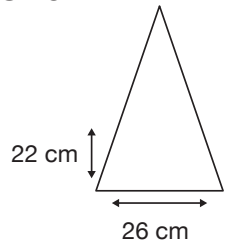

- ✓ Orange
- ✓ Polyester Fabric Canopy
- ✓ Manual Opening
- ✓ Metal Shaft
- ✓ 8 Double Metal Ribs
- ✓ Straight Wooden Handle
- ✓ Gun Metal Tips & Tip Cup

Weight:
485 grams.

Length Closed:
100 cm folded.

Length Tip To Tip:
130 cm coverage.

Logo Size

Recommended print areas are based on normal print location which is 5cm from the hemline & centred on the panel.

A slightly larger print area may be possible depending on the artwork. Please send an image of what is proposed to sales@cliftonaustralia.com & we can advise accordingly.