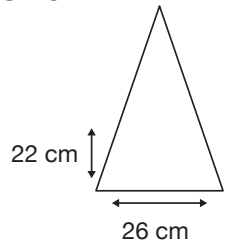

- ✓ Orange & White
- ✓ Polyester Fabric Canopy
- ✓ Manual Opening
- ✓ Metal Shaft
- ✓ 8 Fibreglass Ribs
- ✓ Straight Wooden Handle
- ✓ Gun Metal Tips & Tip Cup

Weight:
485 grams.

Length Closed:
100 cm folded.

Length Tip To Tip:
130 cm coverage.

Logo Size

Recommended print areas are based on normal print location which is 5cm from the hemline & centred on the panel.

A slightly larger print area may be possible depending on the artwork. Please send an image of what is proposed to sales@cliftonaustralia.com & we can advise accordingly.