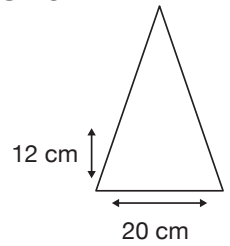

Weight:  
295 grams.

Length Closed:  
26 cm folded.

Length Tip To Tip:  
99 cm coverage.

### Logo Size

Recommended print areas are based on normal print location which is 5cm from the hemline & centred on the panel.

A slightly larger print area may be possible depending on the artwork. Please send an image of what is proposed to [sales@cliftonaustralia.com](mailto:sales@cliftonaustralia.com) & we can advise accordingly.