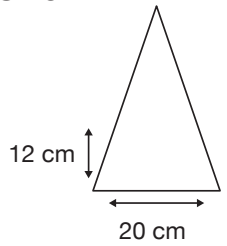

Weight:
270 grams.

Length Closed:
25 cm folded.

Length Tip To Tip:
99 cm coverage.

Logo Size

Recommended print areas are based on normal print location which is 5cm from the hemline & centred on the panel.