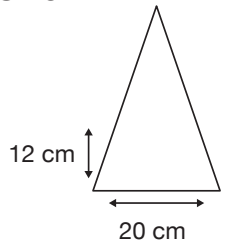

MINI MAXI

Stock Code: A1-LF827-NVY

- ✓ Navy
- ✓ UPF50+ Pongee Fabric Canopy
- ✓ Mini Maxi Manual Folding Frame
- ✓ 8 Metal & Fibreglass Ribs
- ✓ 3 Fold Metal Shaft
- ✓ Safety Release Button
- ✓ Matching Colour Handle
- ✓ Matching Cuff Case

Weight:
290 grams.

Length Closed:
26 cm folded.

Length Tip To Tip:
96 cm coverage.

Logo Size

Recommended print areas are based on normal print location which is 5cm from the hemline & centred on the panel.