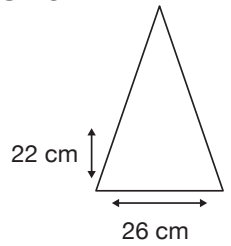

- ✓ Emerald Green
- ✓ Polyester Fabric Canopy
- ✓ Manual Opening
- ✓ Metal Shaft
- ✓ 8 Double Metal Ribs
- ✓ Straight Wooden Handle
- ✓ Gun Metal Tips & Tip Cup

Weight:
485 grams.

Length Closed:
100 cm folded.

Length Tip To Tip:
130 cm coverage.

Logo Size

Recommended print areas are based on normal print location which is 5cm from the hemline & centred on the panel.

A slightly larger print area may be possible depending on the artwork. Please send an image of what is proposed to sales@cliftonaustralia.com & we can advise accordingly.