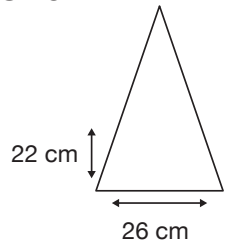

- ✓ Emerald Green & White
- ✓ Polyester Fabric Canopy
- ✓ Manual Opening
- ✓ Metal Shaft
- ✓ 8 Double Metal Ribs
- ✓ Straight Wooden Handle
- ✓ Gun Metal Tips & Tip Cup

Weight:
485 grams.

Length Closed:
100 cm folded.

Length Tip To Tip:
130 cm coverage.

Logo Size

Recommended print areas are based on normal print location which is 5cm from the hemline & centred on the panel.

A slightly larger print area may be possible depending on the artwork. Please send an image of what is proposed to sales@cliftonaustralia.com & we can advise accordingly.