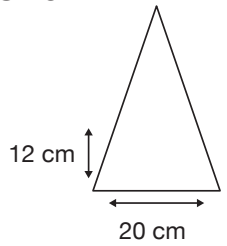

Weight:
290 grams.

Length Closed:
24 cm folded.

Length Tip To Tip:
99 cm coverage.

Logo Size

Recommended print areas are based on normal print location which is 5cm from the hemline & centred on the panel.