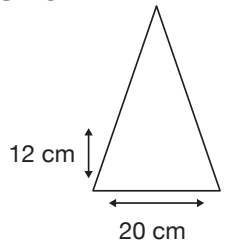

# WINDPROOF MINI MAXI

Stock Code: A1-LF828-BTL

- ✓ **Bottle Green**
- ✓ **UPF50+ Pongee Fabric Canopy**
- ✓ **Windproof Mini Maxi Manual Folding**
- ✓ **8 Metal & Fibreglass Ribs**
- ✓ **3 Fold Metal Shaft**
- ✓ **Safety Release Button**
- ✓ **Matching Rubberized Handle**
- ✓ **Matching Cuff Case**

Weight:  
270 grams.

Length Closed:  
25 cm folded.

Length Tip To Tip:  
99 cm coverage.

## Logo Size

Recommended print areas are based on normal print location which is 5cm from the hemline & centred on the panel.

A slightly larger print area may be possible depending on the artwork. Please send an image of what is proposed to [sales@cliftonaustralia.com](mailto:sales@cliftonaustralia.com) & we can advise accordingly.