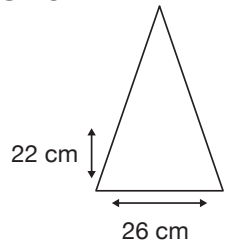

- ✓ Sky Blue
- ✓ Polyester Fabric Canopy
- ✓ Manual Opening
- ✓ Metal Shaft
- ✓ 8 Double Metal Ribs
- ✓ Straight Wooden Handle
- ✓ Gun Metal Tips & Tip Cup

Weight:  
485 grams.

Length Closed:  
100 cm folded.

Length Tip To Tip:  
130 cm coverage.

### Logo Size

Recommended print areas are based on normal print location which is 5cm from the hemline & centred on the panel.

A slightly larger print area may be possible depending on the artwork. Please send an image of what is proposed to [sales@cliftonaustralia.com](mailto:sales@cliftonaustralia.com) & we can advise accordingly.