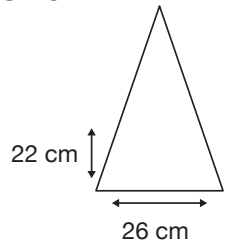

- ✓ Red, Royal Blue & White
- ✓ Polyester Fabric Canopy
- ✓ Manual Opening
- ✓ Metal Shaft
- ✓ 8 Double Metal Ribs
- ✓ Straight Wooden Handle
- ✓ Gun Metal Tips & Tip Cup

Weight:
485 grams.

Length Closed:
100 cm folded.

Length Tip To Tip:
130 cm coverage.

Logo Size

Recommended print areas are based on normal print location which is 5cm from the hemline & centred on the panel.

A slightly larger print area may be possible depending on the artwork. Please send an image of what is proposed to sales@cliftonaustralia.com & we can advise accordingly.