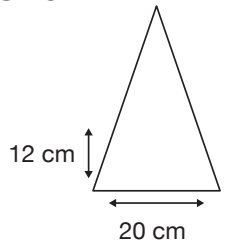

Weight:  
290 grams.

Length Closed:  
24 cm folded.

Length Tip To Tip:  
99 cm coverage.

## Logo Size

Recommended print areas are based on normal print location which is 5cm from the hemline & centred on the panel.

A slightly larger print area may be possible depending on the artwork. Please send an image of what is proposed to [sales@cliftonaustralia.com](mailto:sales@cliftonaustralia.com) & we can advise accordingly.