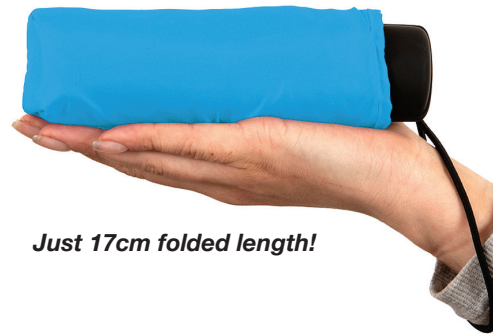

Weight:  
190 grams.

Length Closed:  
17 cm folded.

Length Tip To Tip:  
89 cm coverage.

### Logo Size

Recommended print areas are based on normal print location which is 5cm from the hemline & centred on the panel.

A slightly larger print area may be possible depending on the artwork. Please send an image of what is proposed to [sales@cliftonaustralia.com](mailto:sales@cliftonaustralia.com) & we can advise accordingly.

*Just 17cm folded length!*