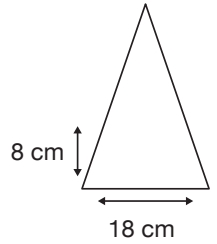

Weight:  
190 grams.

Length Closed:  
17 cm folded.

Length Tip To Tip:  
89 cm coverage.

### Logo Size

Recommended print areas are based on normal print location which is 5cm from the hemline & centred on the panel.

A slightly larger print area may be possible depending on the artwork. Please send an image of what is proposed to [sales@cliftonaustralia.com](mailto:sales@cliftonaustralia.com) & we can advise accordingly.

*Just 17cm folded length!*