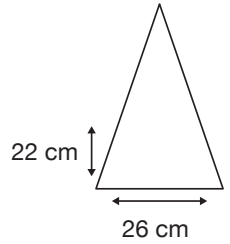

Weight:
590 grams.

Length Closed:
96 cm folded.

Length Tip To Tip:
132 cm coverage.

Logo Size

Recommended print areas are based on normal print location which is 5cm from the hemline & centred on the panel.