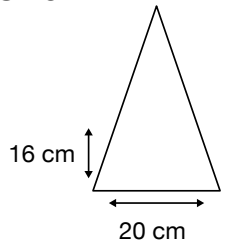

Weight:  
750 grams.

Length Closed:  
100 cm folded.

Length Tip To Tip:  
132 cm coverage.

## Logo Size

Recommended print areas are based on normal print location which is 5cm from the hemline & centred on the panel.

A slightly larger print area may be possible depending on the artwork. Please send an image of what is proposed to [sales@cliftonaustralia.com](mailto:sales@cliftonaustralia.com) & we can advise accordingly.