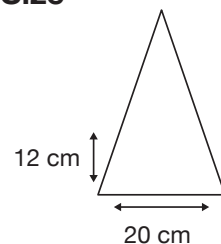

Weight:
430 grams.

Length Closed:
33 cm folded.

Length Tip To Tip:
97 cm coverage.

Logo Size

Recommended print areas are based on normal print location which is 5cm from the hemline & centred on the panel.