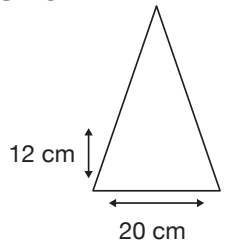

Weight:
410 grams.

Length Closed:
34 cm folded.

Length Tip To Tip:
103 cm coverage.

Logo Size

Recommended print areas are based on normal print location which is 5cm from the hemline & centred on the panel.