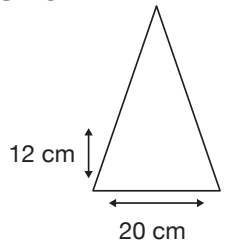

Weight:  
270 grams.

Length Closed:  
25 cm folded.

Length Tip To Tip:  
99 cm coverage.

## Logo Size

Recommended print areas are based on normal print location which is 5cm from the hemline & centred on the panel.

A slightly larger print area may be possible depending on the artwork. Please send an image of what is proposed to [sales@cliftonaustralia.com](mailto:sales@cliftonaustralia.com) & we can advise accordingly.