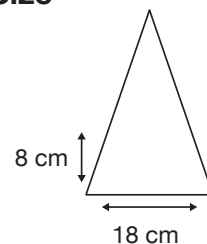

Weight: 140 grams.

Length Closed: 16.5cm folded.

Length Tip To Tip: 90 cm coverage.

### Logo Size

Recommended print areas are based on normal print location which is 5cm from the hemline & centred on the panel.

A slightly larger print area may be possible depending on the artwork. Please send an image of what is proposed to [sales@cliftonaustralia.com](mailto:sales@cliftonaustralia.com) & we can advise accordingly.

Just 16.5cm folded length!