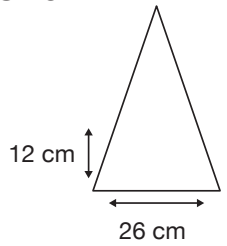

GOLF-SIZED COVER AUTO OPEN FOLDING

Stock Code: 7721BLK

- ✓ **Black**
- ✓ **Nylon Fabric Canopy**
- ✓ **Golf-Sized Auto Open Folding Frame**
- ✓ **2 Fold Metal Shaft**
- ✓ **8 Fibreglass & Metal Ribs**
- ✓ **Straight Wooden Handle**
- ✓ **Wrist Strap**
- ✓ **Matching Cuff Case**

Weight:
590 grams.

Length Closed:
53 cm folded.

Length Tip To Tip:
126 cm coverage.

Logo Size

Recommended print areas are based on normal print location which is 5cm from the hemline & centred on the panel.